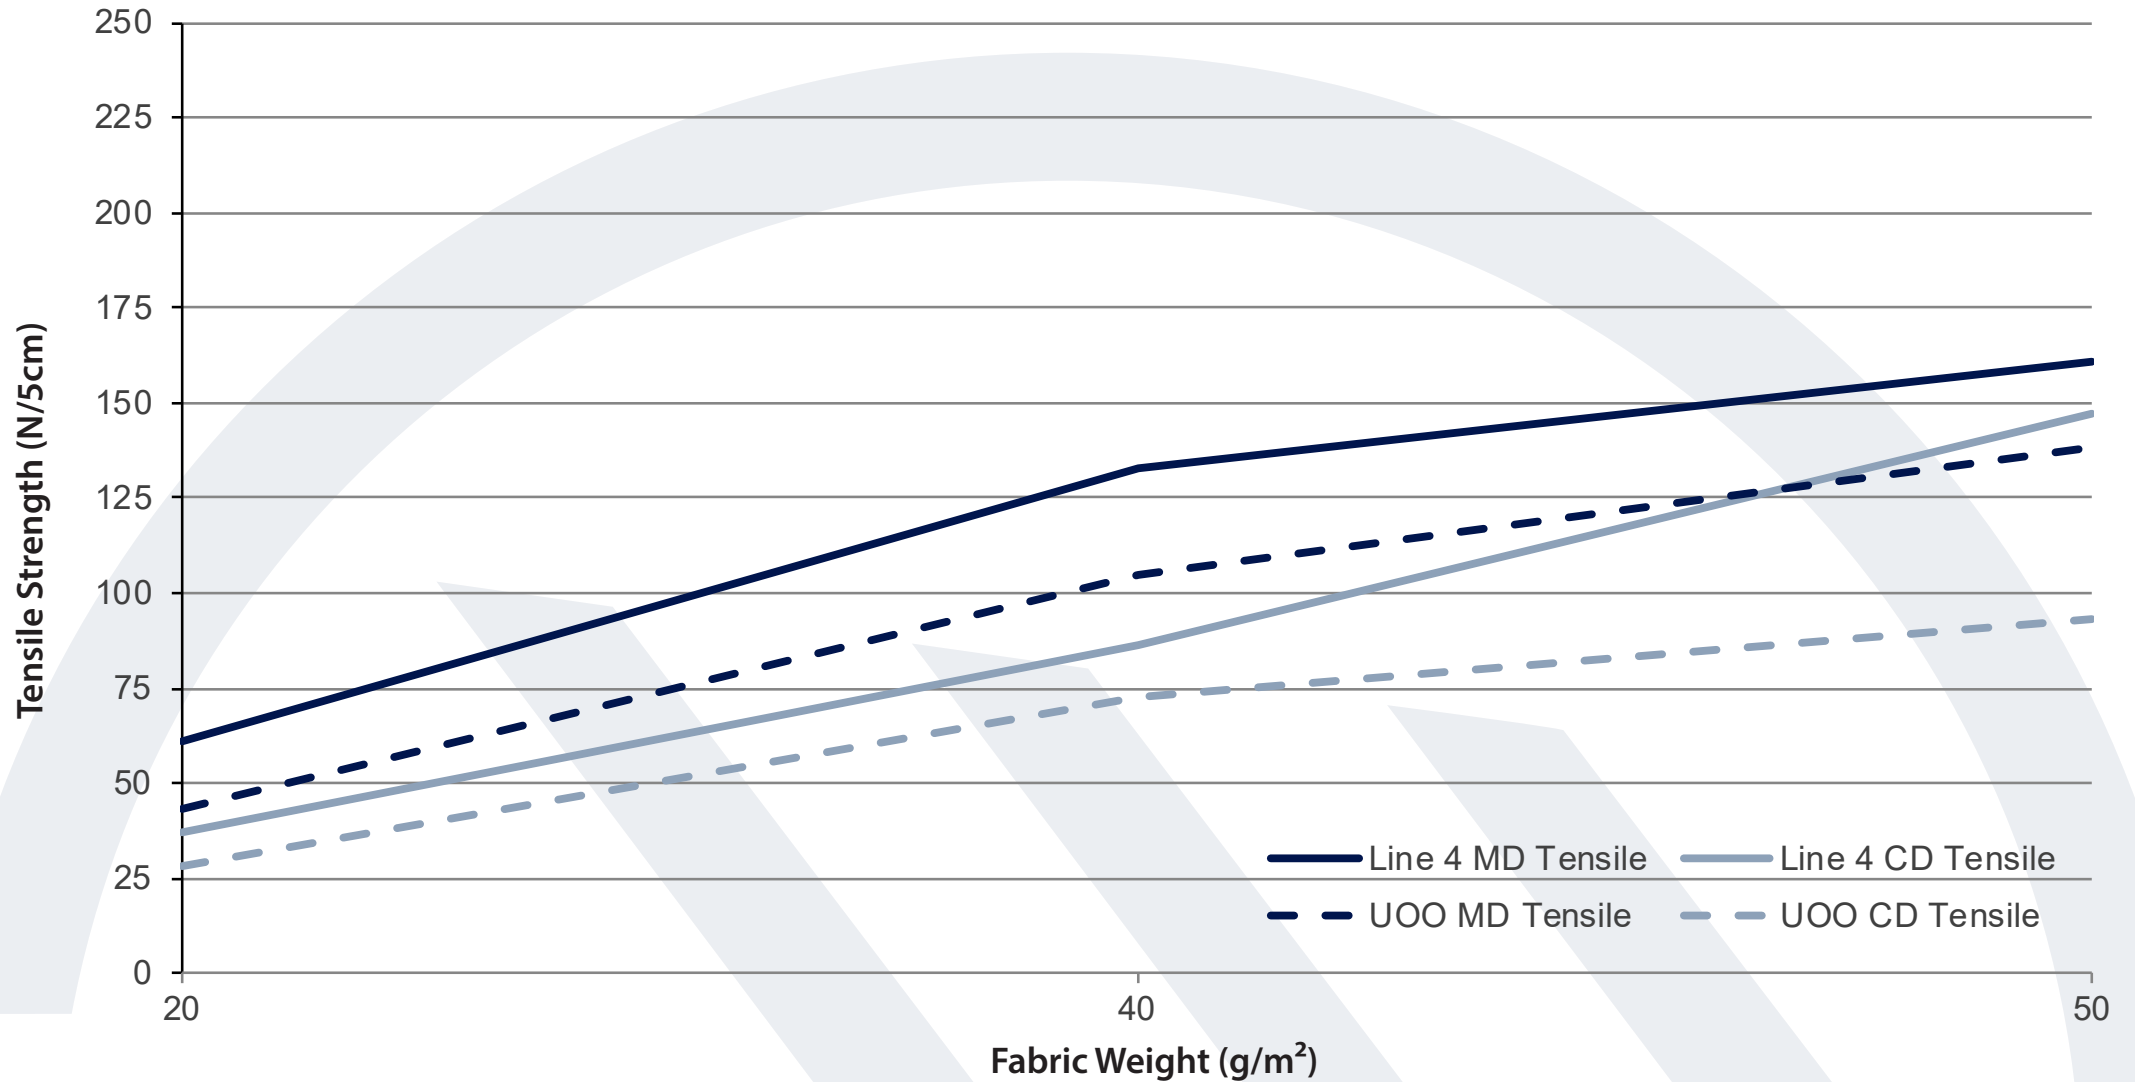

Daltex® Power (< 50g/m²) vs. Standard Spunbond (UOO)

DalTex® Power (> 50g/m²) vs. Standard Spunbond (UOO)